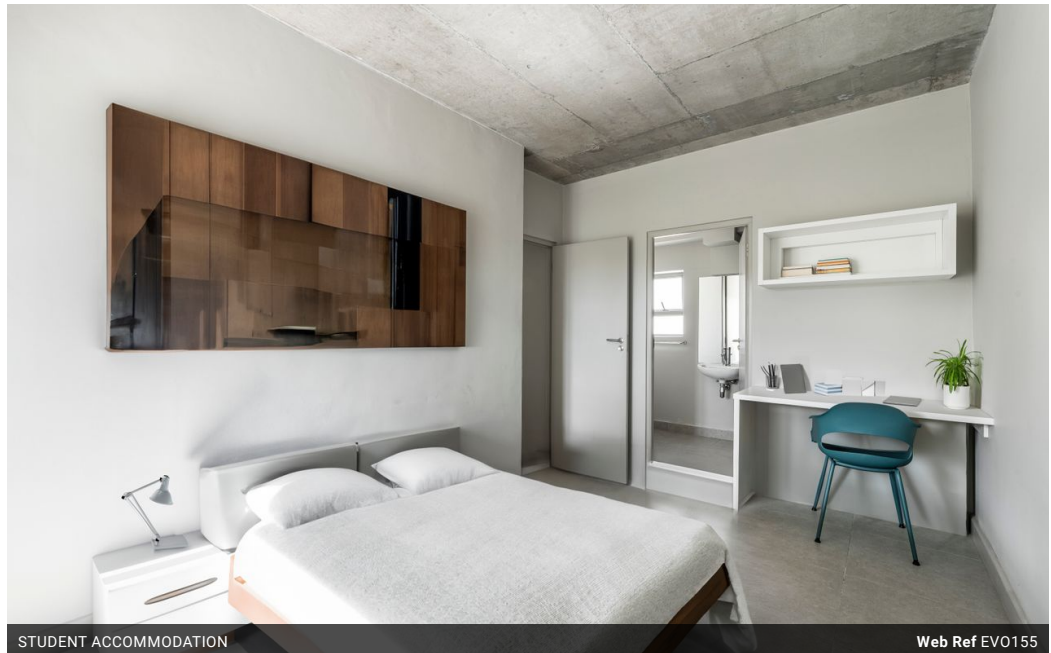

Revo Rentals
0814333689
rental enquiries@revo.co.za

Contact Cape Town CBD

021 2053772

3 Caledonian Road Mowbray